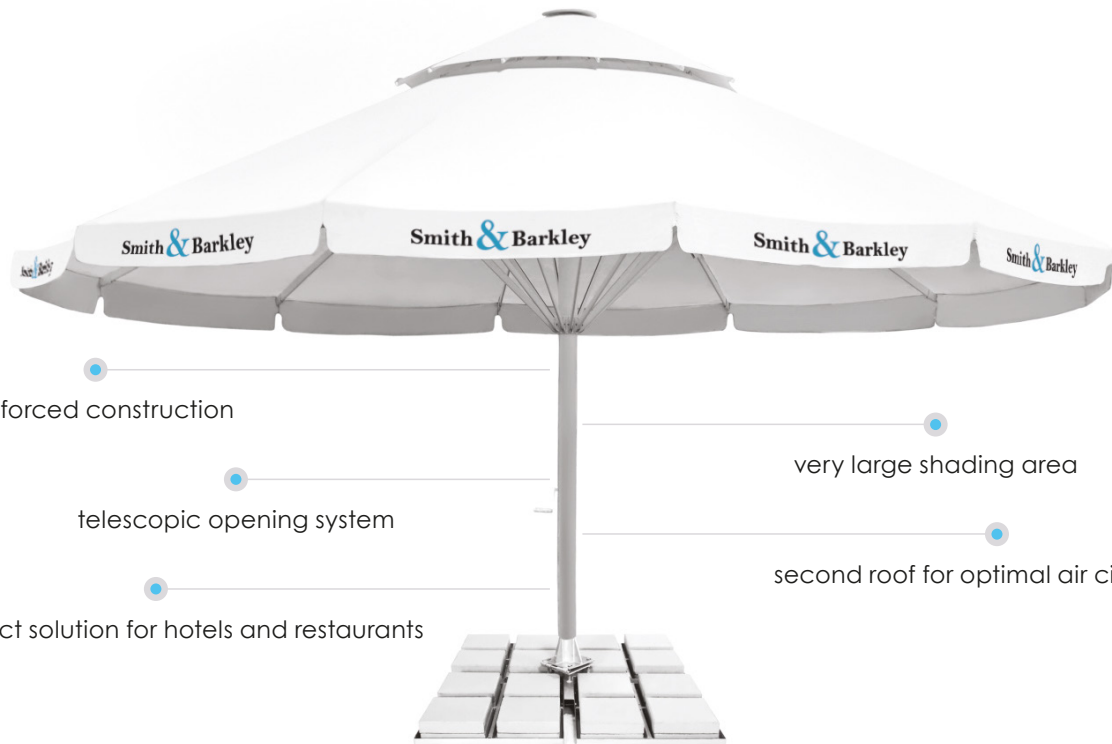

Giani

| Size | 6 x 6 m | 7 x 7 m | 8 m / 12 |
|-----------------|--|---|--|
| Dimensions [mm] | A: 6000 B: 4100 C: 2750 D: 1470 E: 6000 | A: 7000 B: 4100 C: 2300 D: 680 E: 5950 | A: 8000 B: 4200 C: 2550 D: 1530 E: 5900 |

Printing techniques

hand screen printing

Type of fabric

woven fabric

Canopy finish

with valance

without valance

second roof

| | | | |
|----------------|---------|---------|----------|
| Size | 6 x 6 m | 7 x 7 m | 8 m / 12 |
| Opening system | crank | | |

| | Canopy finish |
|--------------|---------------|
| Vent | - |
| Without vent | - |
| Second roof | as a standard |

| | |
|---|-----------------|
| Type and colour of frame | aluminum, white |
| Number of ribs | 12 |
| Permissible maximum wind speed [m/s (km/h)] | 12,5 (45) |
| Pole diameter [mm] | 140 |

Optional:

+ Protective cover