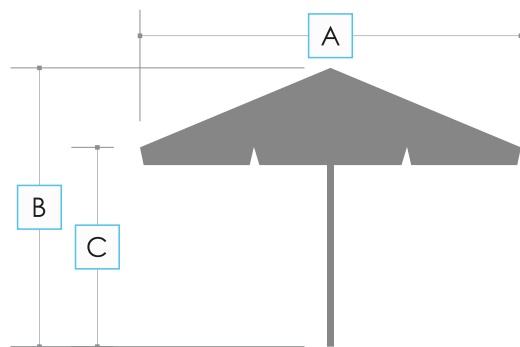

Giani

| Size | 6 x 6 m | 7 x 7 m | 8 m / 12 |
|-----------------|--|---|--|
| Dimensions [mm] | A: 6000 B: 4100 C: 2750 D: 1470 E: 6000 | A: 7000 B: 4100 C: 2300 D: 680 E: 5950 | A: 8000 B: 4200 C: 2550 D: 1530 E: 5900 |

| | | | |
|----------------|---------|---------|----------|
| Size | 6 x 6 m | 7 x 7 m | 8 m / 12 |
| Opening system | crank | | |

| | Canopy finish |
|--------------|---------------|
| Vent | - |
| Without vent | - |
| Second roof | as a standard |

| | |
|---|-----------------|
| Type and colour of frame | aluminum, white |
| Number of ribs | 12 |
| Permissible maximum wind speed [m/s (km/h)] | 12,5 (45) |
| Pole diameter [mm] | 140 |

Optional:

+ Protective cover