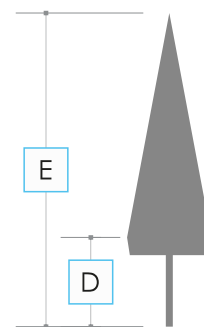

Giani

| Size | 6 x 6 m | 7 x 7 m | 8 m / 12 |
|-----------------|--|---|--|
| Dimensions [mm] | A: 6000 B: 4100 C: 2750 D: 1470 E: 6000 | A: 7000 B: 4100 C: 2300 D: 680 E: 5950 | A: 8000 B: 4200 C: 2550 D: 1530 E: 5900 |

| | | | |
|----------------|---------|---------|----------|
| Size | 6 x 6 m | 7 x 7 m | 8 m / 12 |
| Opening system | crank | | |

| | Canopy finish |
|--------------|---------------|
| Vent | - |
| Without vent | - |
| Second roof | as a standard |

| | |
|---|-----------------|
| Type and colour of frame | aluminum, white |
| Number of ribs | 12 |
| Permissible maximum wind speed [m/s (km/h)] | 12,5 (45) |
| Pole diameter [mm] | 140 |

Optional:

+ Protective cover