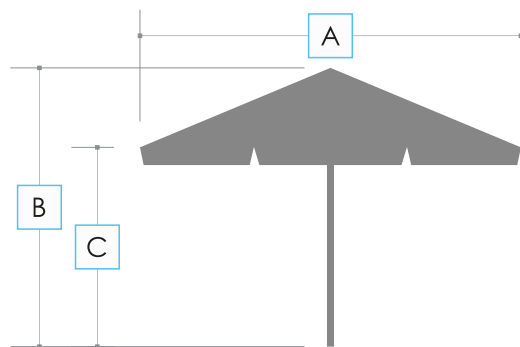

# Classic

large print area

universal application

classic opening system with a pulley

a vent enabling circulation of air

the possibility to finish the parasol canopy with a second roof

| Size            | 3 x 3 m   | 3,5 x 3,5 m   | 4 x 4 m   | 4 m / 8   |
|-----------------|---|---|---|---|
| Dimensions [mm] | <b>A:</b> 3000<br><b>B:</b> 2800<br><b>C:</b> 2100<br><b>D:</b> 635<br><b>E:</b> 2800 | <b>A:</b> 3500<br><b>B:</b> 3000<br><b>C:</b> 2160<br><b>D:</b> 440<br><b>E:</b> 3000 | <b>A:</b> 4000<br><b>B:</b> 3150<br><b>C:</b> 2270<br><b>D:</b> 250<br><b>E:</b> 3150 | <b>A:</b> 4000<br><b>B:</b> 3000<br><b>C:</b> 2000<br><b>D:</b> 780<br><b>E:</b> 3000 |

### Printing techniques

digital printing

flat printing

hand screen printing

### Canopy finish

with valance

without valance

with vent

|                |         |             |         |         |
|----------------|---------|-------------|---------|---------|
| Size           | 3 x 3 m | 3,5 x 3,5 m | 4 x 4 m | 4 m / 8 |
| Opening system | rope    |             |         |         |

|   |                 |    |    |    |
|---|-----------------|----|----|----|
| Type and colour of frame                    | aluminum, white |    |    |    |
| Number of ribs                              | 8               |    |    |    |
| Permissible maximum wind speed [m/s (km/h)] | 10,7 (38)       |    |    |    |
| Pole diameter [mm]                          | 50              | 60 | 60 | 60 |