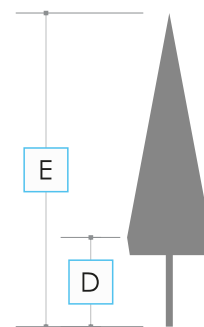

# Classic

large print area

universal application

classic opening system with a pulley

a vent enabling circulation of air

the possibility to finish the parasol canopy with a second roof

| Size            | 3 x 3 m   | 3,5 x 3,5 m   | 4 x 4 m   | 4 m / 8   |
|-----------------|---|---|---|---|
| Dimensions [mm] | <b>A:</b> 3000<br><b>B:</b> 2800<br><b>C:</b> 2100<br><b>D:</b> 635<br><b>E:</b> 2800 | <b>A:</b> 3500<br><b>B:</b> 3000<br><b>C:</b> 2160<br><b>D:</b> 440<br><b>E:</b> 3000 | <b>A:</b> 4000<br><b>B:</b> 3150<br><b>C:</b> 2270<br><b>D:</b> 250<br><b>E:</b> 3150 | <b>A:</b> 4000<br><b>B:</b> 3000<br><b>C:</b> 2000<br><b>D:</b> 780<br><b>E:</b> 3000 |

### Printing techniques

digital printing

flat printing

hand screen printing

### Canopy finish

with valance

without valance

with vent

|                |         |             |         |         |
|----------------|---------|-------------|---------|---------|
| Size           | 3 x 3 m | 3,5 x 3,5 m | 4 x 4 m | 4 m / 8 |
| Opening system | rope    |             |         |         |

|   |                 |    |    |    |
|---|-----------------|----|----|----|
| Type and colour of frame                    | aluminum, white |    |    |    |
| Number of ribs                              | 8               |    |    |    |
| Permissible maximum wind speed [m/s (km/h)] | 10,7 (38)       |    |    |    |
| Pole diameter [mm]                          | 50              | 60 | 60 | 60 |