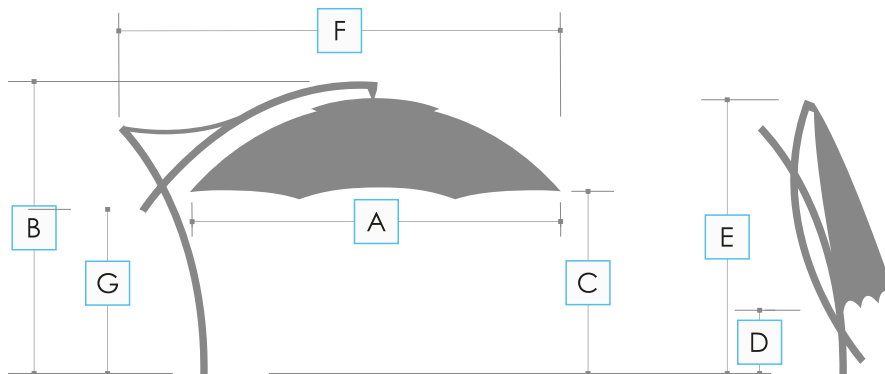

Side Leg Ibo

Size	3,5 x 3,5 m	3,5 m / 8	4,2 m / 8
Dimensions [mm]	A: 3500 B: 3165 C: 1905 D: 180 E: 2780 F: 4030 G: 1545	A: 3500 B: 2945 C: 2035 D: 500 E: 2600 F: 4050 G: 1615	A: 4200 B: 3280 C: 2150 D: 590 E: 3030 F: 4600 G: 1660

Printing techniques

digital printing

flat printing

hand screen printing

Type of fabric

woven fabric

woven fabric made of recycled yarn (as an option)

Canopy finish

without valance

second roof

Size	3,5 x 3,5 m	3,5 m / 8	4,2 m / 8
Opening system	crank and handle		

	Canopy finish		
Vent	as a standard	-	-
Without vent	-		
Second roof	-	as a standard	as a standard

Type and colour of frame	aluminum, grey RAL 9022
Number of ribs	8
Permissible maximum wind speed [m/s (km/h)]	7,9 (28)
Pole diameter [mm]	2 x 70