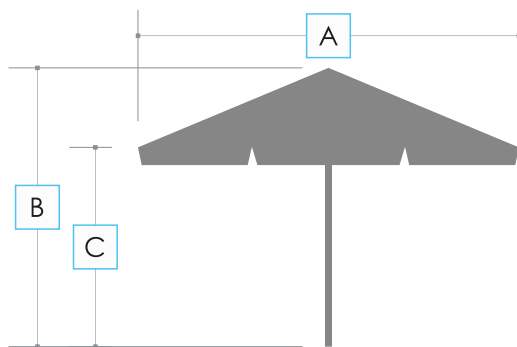

Easy Up

a wide area of application

the possibility of any personalization

convenient and intuitive opening system with a handle

economical

a large selection of available sizes

possibility to finish the canopy with a valve to facilitate air circulation

Size	2 x 2 m	2,5 x 2,5 m	3 x 3 m	3 m / 8	3,5 m / 8	4 m / 8
Dimensions [mm]	A: 2000 B: 2350 C: 2000 D: 750 E: 2350	A: 2500 B: 2600 C: 2000 D: 800 E: 2600	A: 3000 B: 2800 C: 2050 D: 600 E: 2800	A: 3000 B: 2600 C: 2150 D: 1000 E: 2600	A: 3500 B: 2600 C: 2020 D: 1000 E: 2600	A: 4000 B: 2800 C: 2110 D: 720 E: 2800

Printing techniques

Type of fabric

Canopy finish

Size	2 x 2 m	2,5 x 2,5 m	3 x 3 m	3 m / 8	3,5 m / 8	4 m / 8
Opening system	easyslift					

	Canopy finish					
Vent	-	as option	as a standard	as option	as option	as option
Without valve	as a standard	as a standard	as option	as a standard	as a standard	as a standard
Second roof	-					

Type and colour of frame	aluminum, white					
Number of ribs	4	4	4 or 8	8	8	8
Permissible maximum wind speed [m/s (km/h)]	7,9 (28)	10,7 (38)	4: 7,9 (28) 8: 10,7 (38)	10,7 (38)	10,7 (38)	10,7 (38)
Pole diameter [mm]	40	50	50	50	50	50