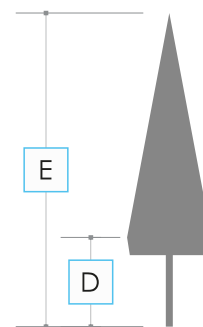

Easy Up

a wide area of application

the possibility of any personalization

convenient and intuitive opening system with a handle

economical

a large selection of available sizes

possibility to finish the canopy with a valve to facilitate air circulation

Size	2 x 2 m	2,5 x 2,5 m	3 x 3 m	3 m / 8	3,5 m / 8	4 m / 8
Dimensions [mm]	A: 2000 B: 2350 C: 2000 D: 750 E: 2350	A: 2500 B: 2600 C: 2000 D: 800 E: 2600	A: 3000 B: 2800 C: 2050 D: 600 E: 2800	A: 3000 B: 2600 C: 2150 D: 1000 E: 2600	A: 3500 B: 2600 C: 2020 D: 1000 E: 2600	A: 4000 B: 2800 C: 2110 D: 720 E: 2800

Printing techniques

Type of fabric

Canopy finish

Size	2 x 2 m	2,5 x 2,5 m	3 x 3 m	3 m / 8	3,5 m / 8	4 m / 8
Opening system	easyslift					

	Canopy finish					
Vent	-	as option	as a standard	as option	as option	as option
Without valve	as a standard	as a standard	as option	as a standard	as a standard	as a standard
Second roof	-					

Type and colour of frame	aluminum, white					
Number of ribs	4	4	4 or 8	8	8	8
Permissible maximum wind speed [m/s (km/h)]	7,9 (28)	10,7 (38)	4: 7,9 (28) 8: 10,7 (38)	10,7 (38)	10,7 (38)	10,7 (38)
Pole diameter [mm]	40	50	50	50	50	50